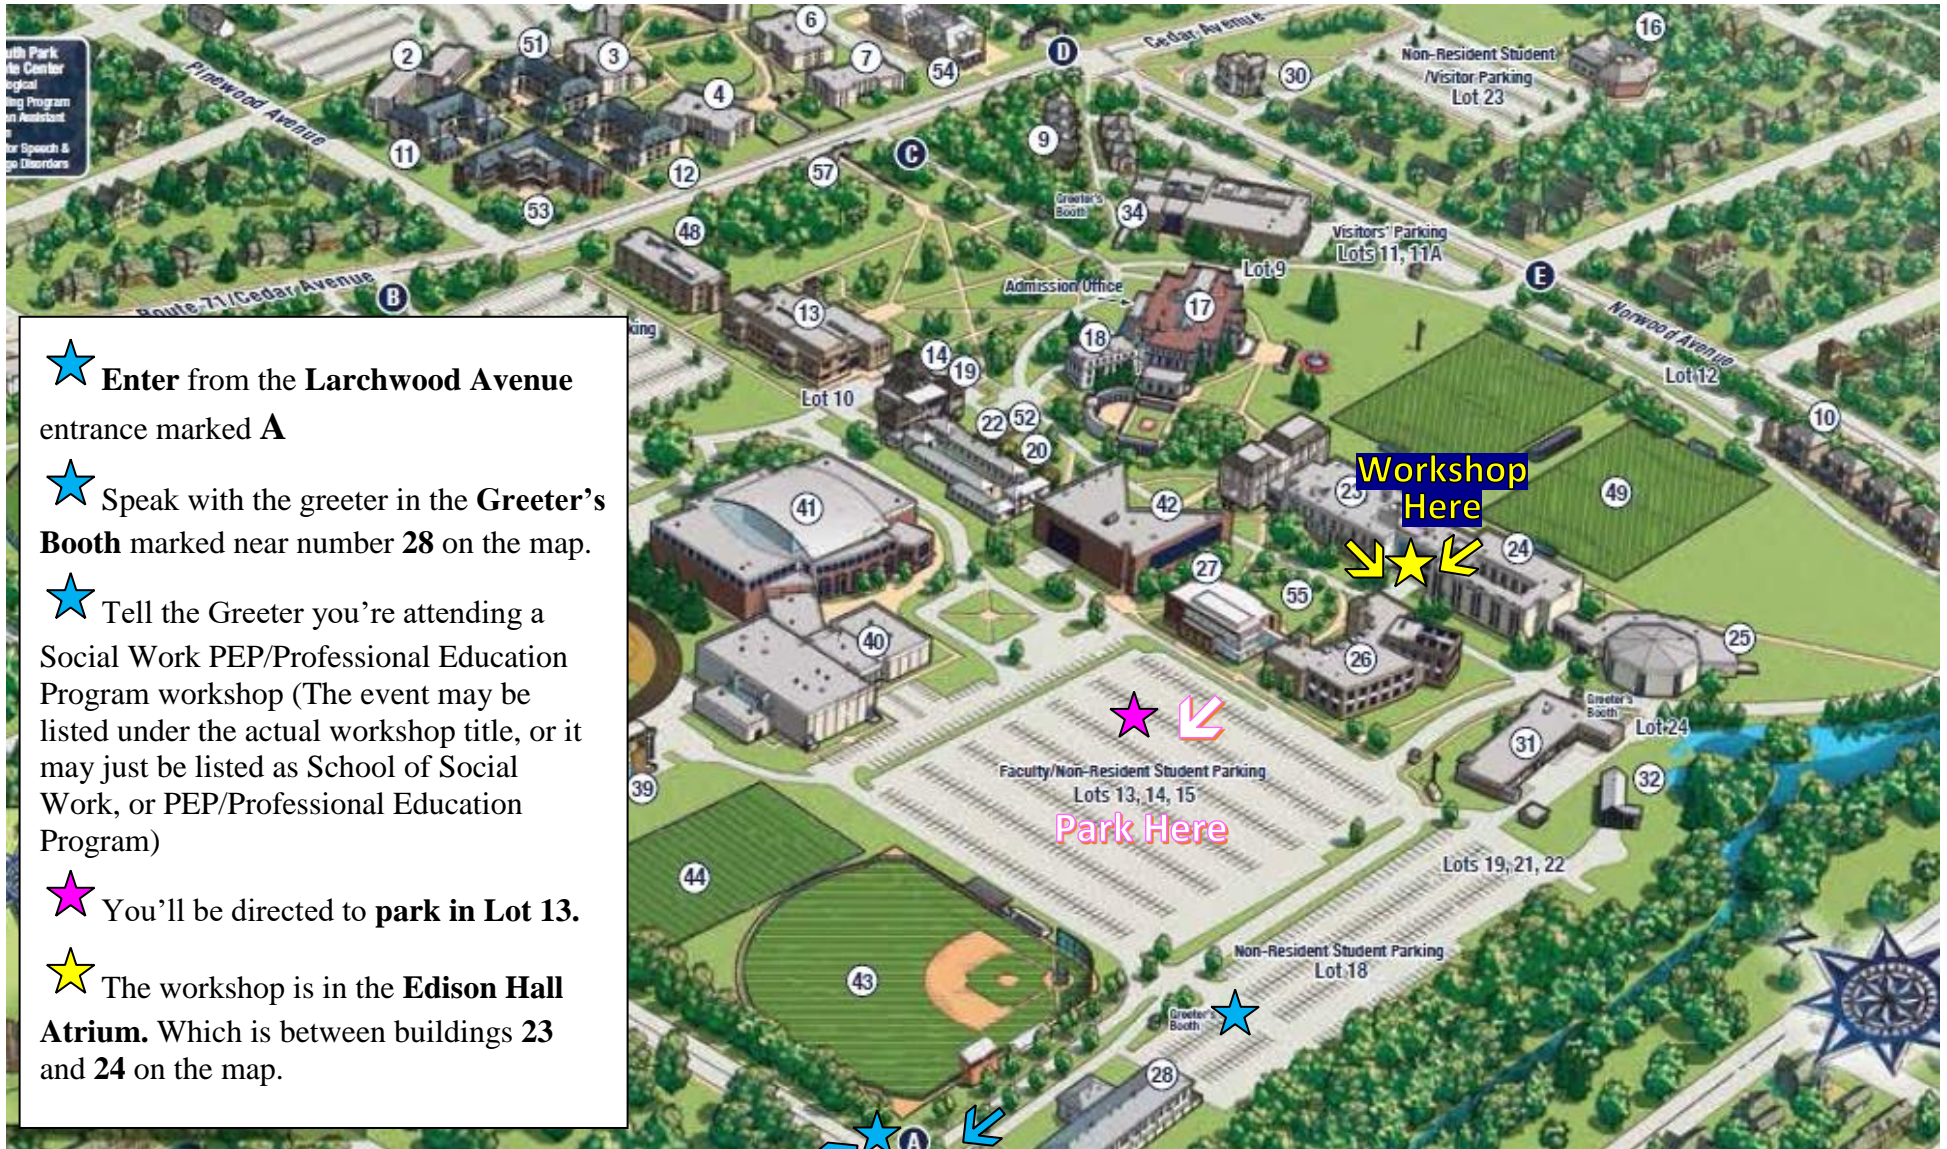

Workshop Location: Edison Hall, Atrium
Parking: Lot 13, 14 & 15

- ★ Enter from the **Larchwood Avenue** entrance marked **A**
- ★ Speak with the greeter in the **Greeter's Booth** marked near number **28** on the map.
- ★ Tell the Greeter you're attending a Social Work PEP/Professional Education Program workshop (The event may be listed under the actual workshop title, or it may just be listed as School of Social Work, or PEP/Professional Education Program)
- ★ You'll be directed to **park in Lot 13**.
- ★ The workshop is in the **Edison Hall Atrium**. Which is between buildings **23** and **24** on the map.

★ A ←
Enter Here

Workshop Here
→ ★ ←

★ ↙
Faculty/Non-Resident Student Parking
Lots 13, 14, 15
Park Here