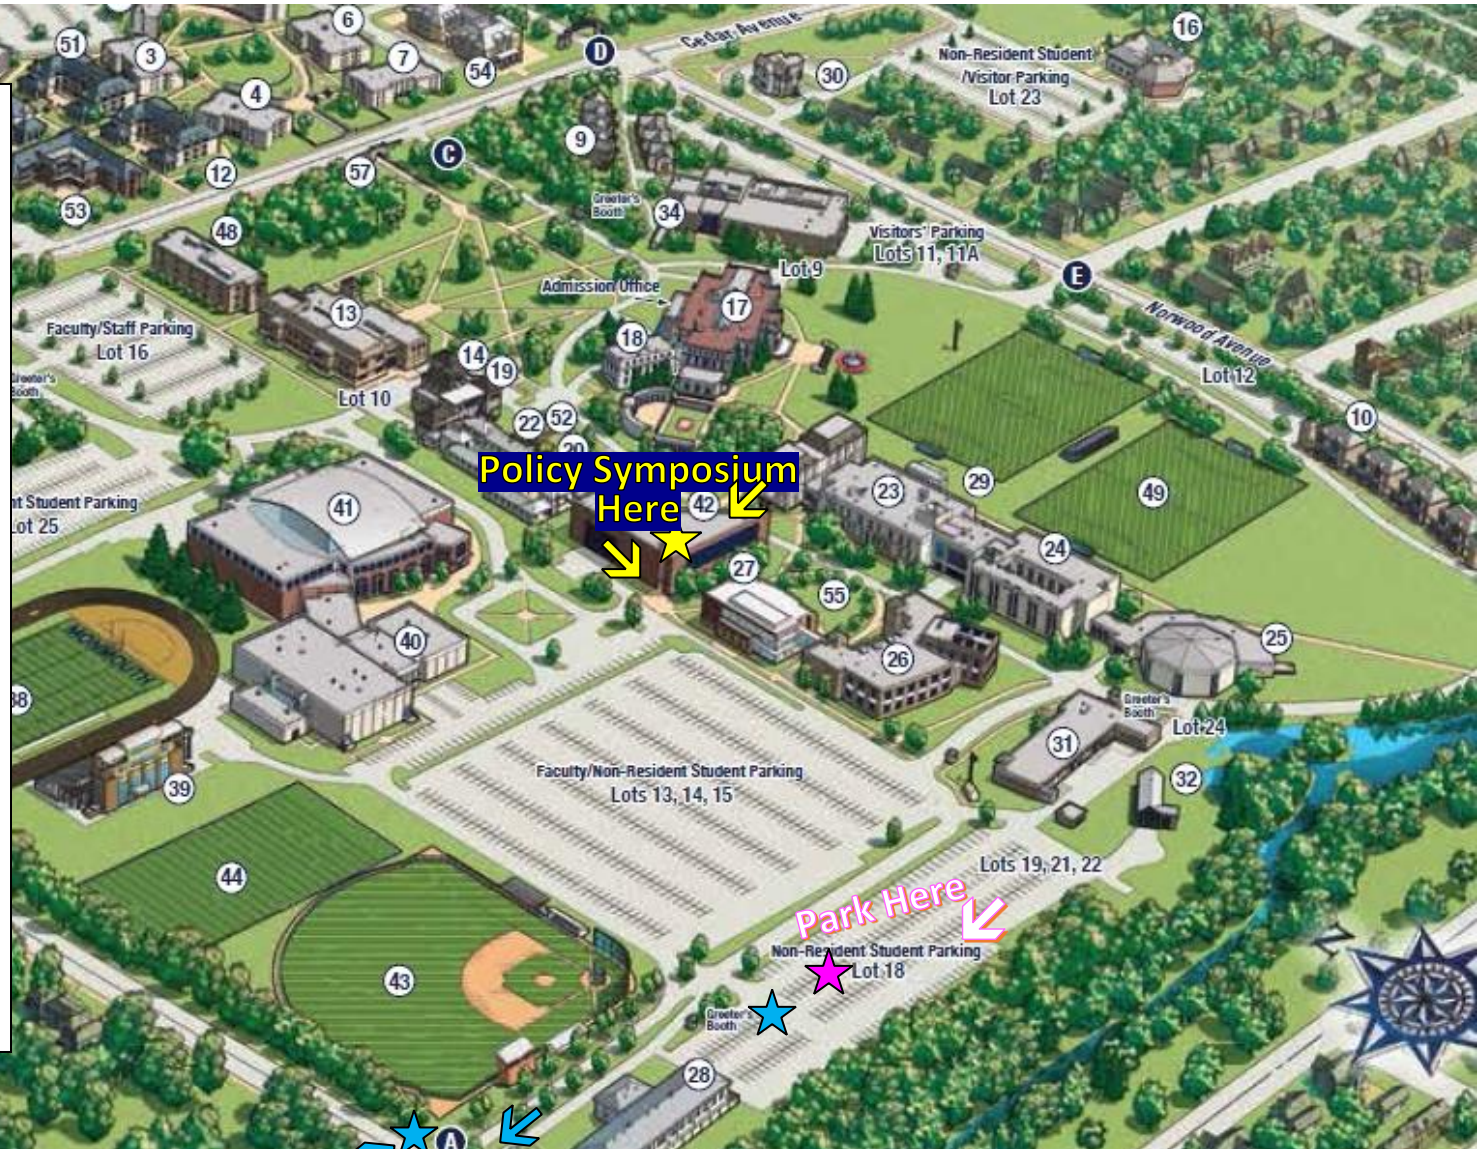

**Workshop Location: Rebecca Stafford Student Center
Parking: Lot 18**

★ Enter from the Larchwood Avenue entrance marked A

★ Speak with the greeter in the Greeter's Booth marked near number 28 on the map.

★ Tell the Greeter you're attending the Social Work Policy Symposium.

★ You'll be directed to park in Lot 18

★ The workshop is in the Student Center. Which is building 42 on the map.

★ A
Enter Here