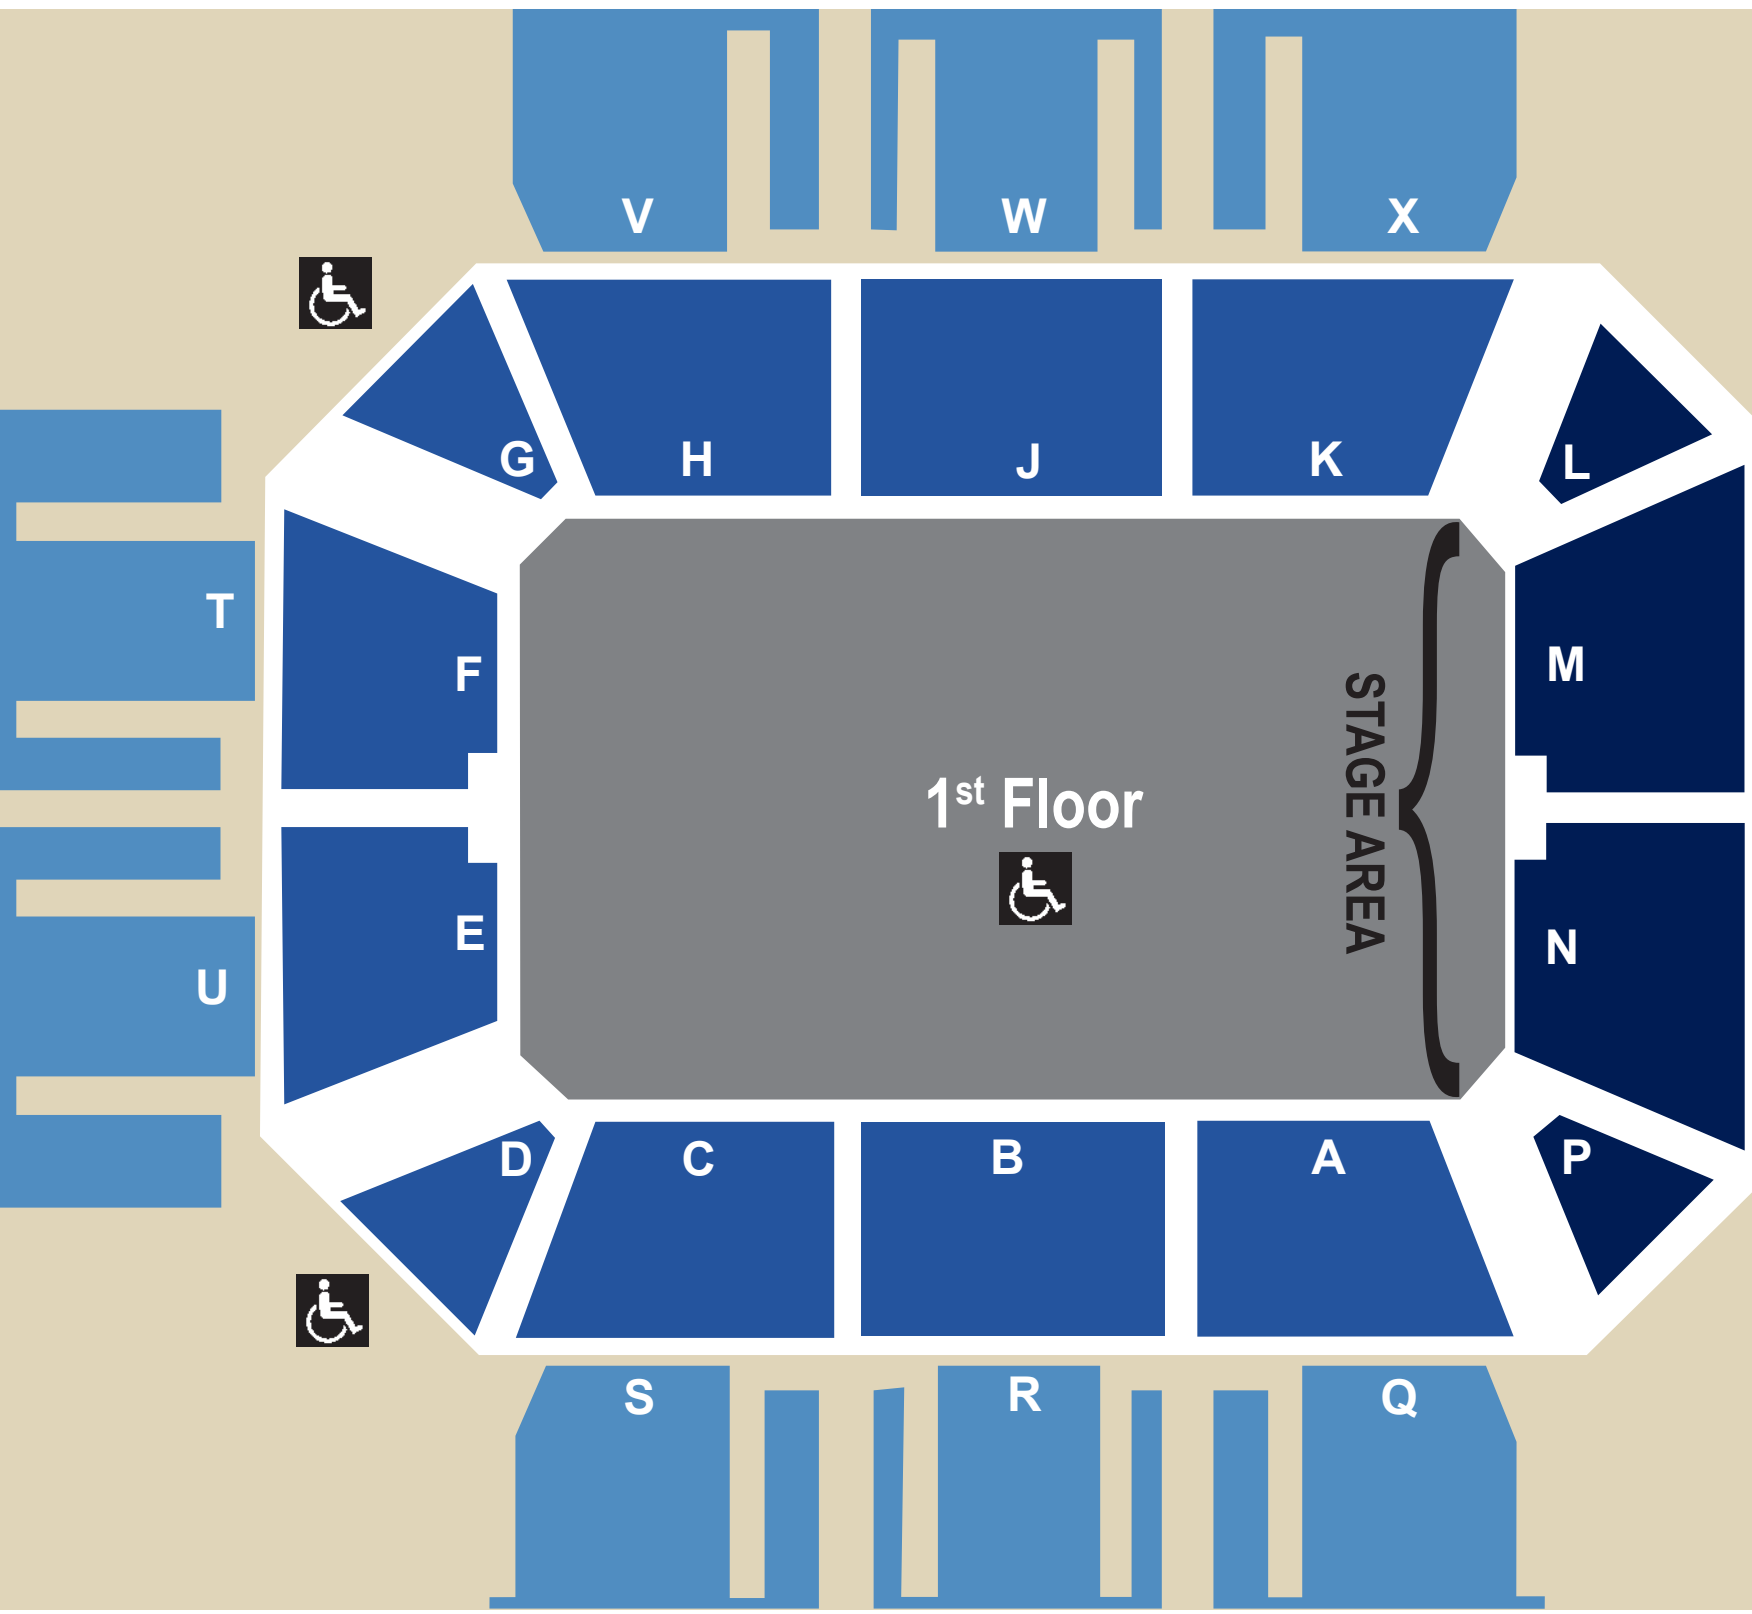

# AVAILABLE SEATING

-  1<sup>st</sup> Floor/Lower Level  
(General Admission  
Standing area for concerts)
-  1<sup>st</sup> Floor/Lower Level  
Elevated/Reserved Seating  
Can be retracted for  
additional general admission  
as seen by white area
-  1<sup>st</sup> Floor  
Seating can be  
retracted for stage
-  2<sup>nd</sup> Floor/Concourse
-  2<sup>nd</sup> floor/Concourse  
Elevated/Reserved Seating
-  Accessible